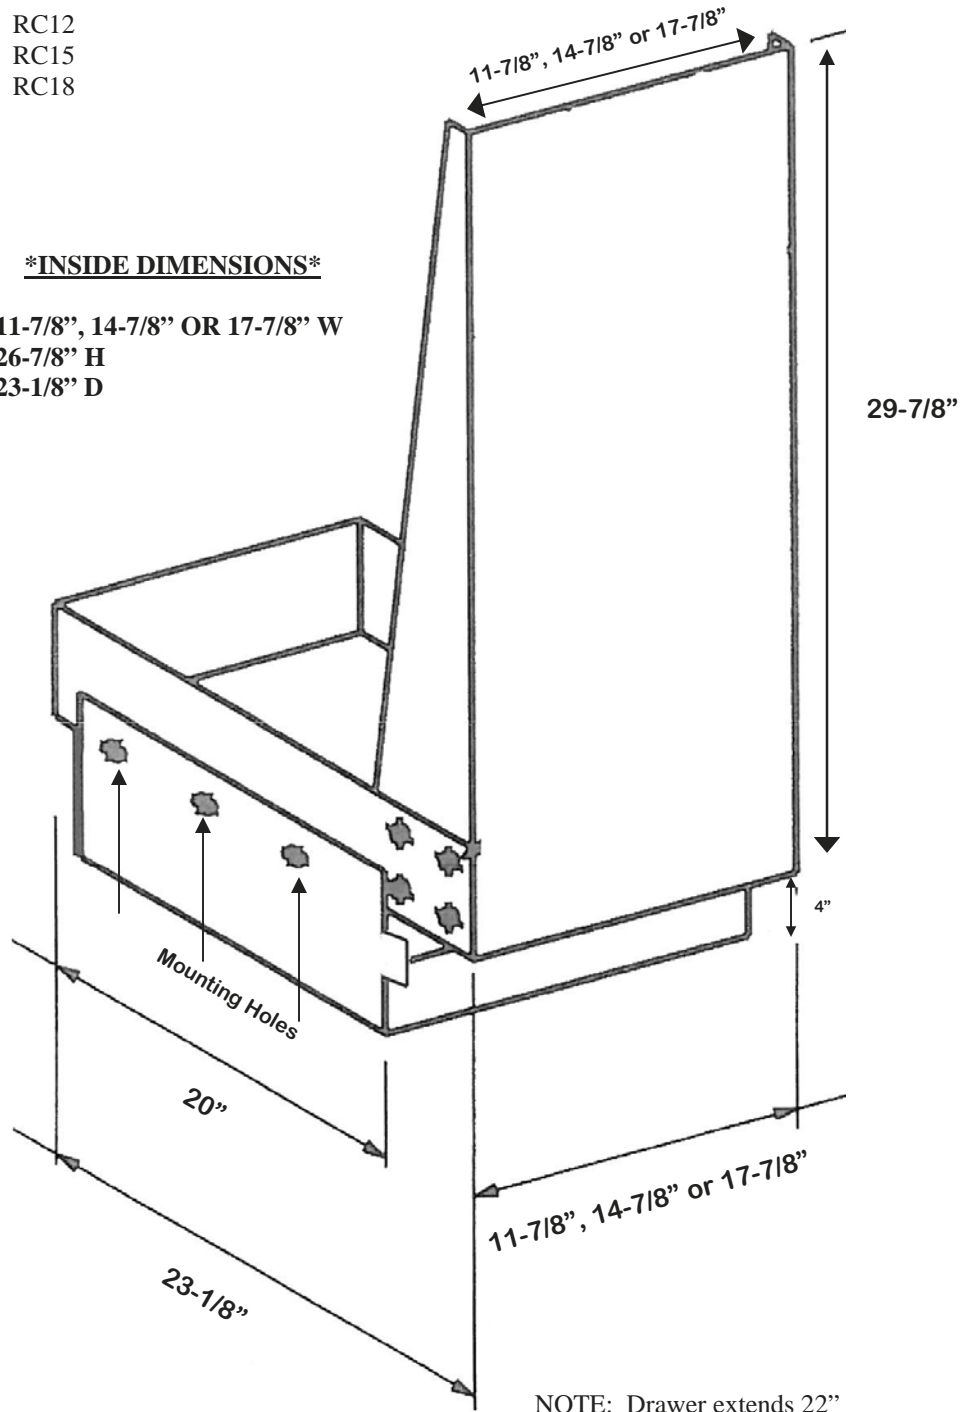

MODEL	SIZE	PANEL CHOICES
RC12	12" w X 34" h X 23" d	Stainless Steel (SS), Black (BL) or White (WH) Wood Front Ready (WF)
RC15	15" w X 34" h X 23" d	
RC18	18" w X 34" h X 23" d	

Recycle for a better tomorrow.

Recycling Cabinet Specifications

Wood Front Ready

RC12
RC15
RC18

INSIDE DIMENSIONS

11-7/8", 14-7/8" OR 17-7/8" W
26-7/8" H
23-1/8" D

NOTE: Height and depth are the same for all models:
RC12, RC15 & RC18.

*RC12 Fits One Trash Can
*RC15 & RC18 Fit Two Trash Cans