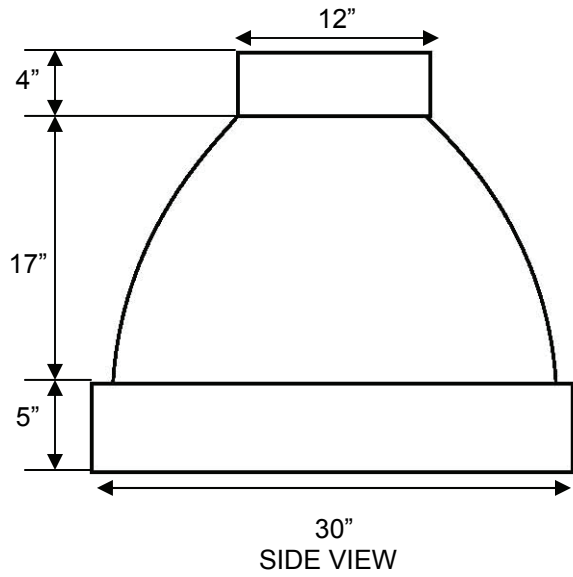

Island Style Specifications

IS-Kensington

IS-Camden

IS-Bristol