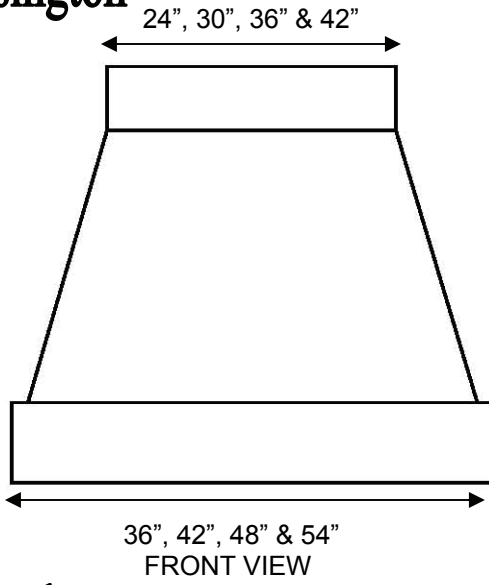

Island Style Specifications

IS-Kensington