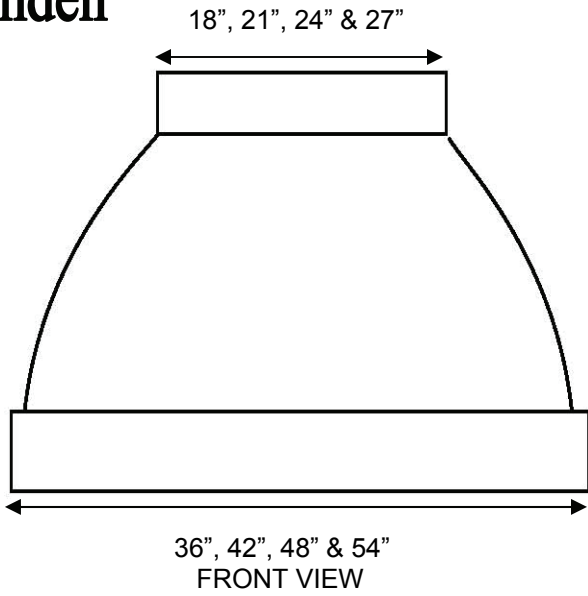

Island Style Specifications

IS-Kensington

IS-Camden

IS-Bristol