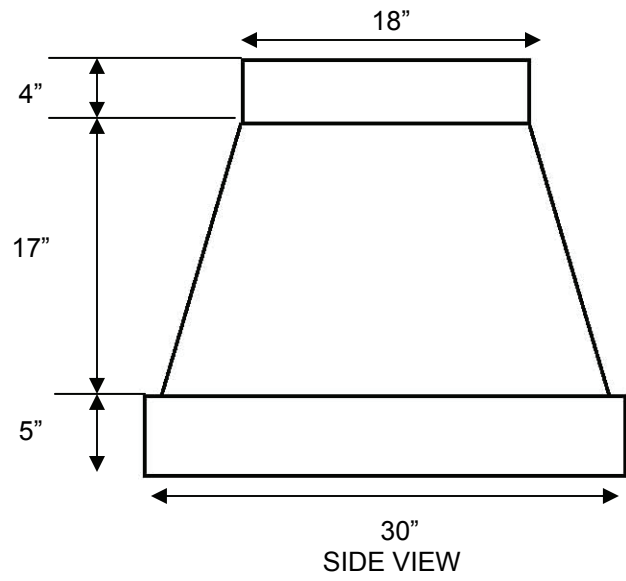

Island Style Specifications

IS-Kensington